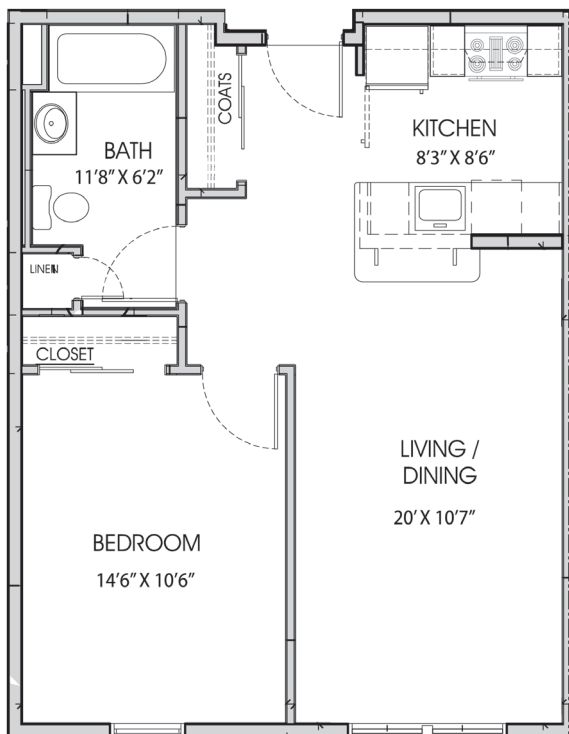

Little Neck Village

SAMPLE FLOOR PLANS 1 Bedroom

1 BEDROOM, 590 - 600 +/- SQ. FT.

1 BEDROOM, 590 - 600 +/- SQ. FT.

Floor plans, square footages and other information are gross, estimated, and approximate for illustrative purposes only - configuration, dimensions, and other information are subject to change without notice. (06.14.16)

Professionally Managed &
Marketed by:

Little Neck Village

SAMPLE FLOOR PLANS 1 Bedroom

1 BEDROOM, 590 - 600 +/- SQ. FT.

Floor plans, square footages and other information are gross, estimated, and approximate for illustrative purposes only - configuration, dimensions, and other information are subject to change without notice. (06.14.16)