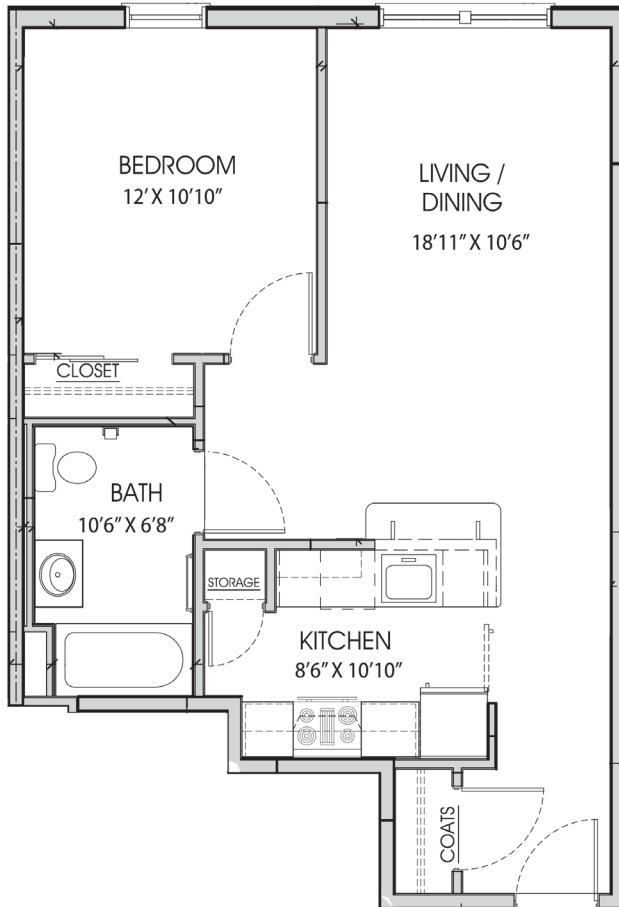

Little Neck Village

SAMPLE FLOOR PLANS 1 Bedroom

1 BEDROOM, 590 - 600 +/- SQ. FT.

1 BEDROOM, 590 - 600 +/- SQ. FT.

Floor plans, square footages and other information are gross, estimated, and approximate for illustrative purposes only - configuration, dimensions, and other information are subject to change without notice. (06.14.16)

Professionally Managed &
Marketed by:

Little Neck Village

SAMPLE FLOOR PLANS 1 Bedroom

1 BEDROOM, 590 - 600 +/- SQ. FT.

Floor plans, square footages and other information are gross, estimated, and approximate for illustrative purposes only - configuration, dimensions, and other information are subject to change without notice. (06.14.16)