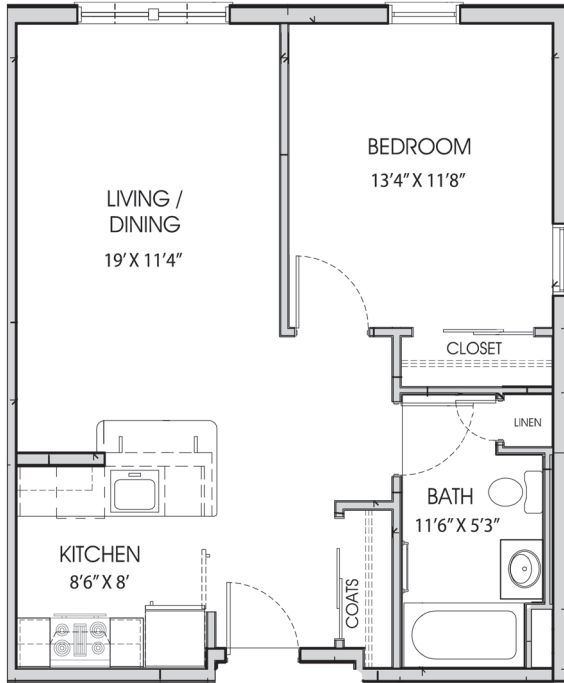

Little Neck Village

SAMPLE FLOOR PLANS 1 Bedroom

1 BEDROOM, 590 - 600 +/- SQ. FT.

1 BEDROOM, 590 - 600 +/- SQ. FT.

Floor plans, square footages and other information are gross, estimated, and approximate for illustrative purposes only - configuration, dimensions, and other information are subject to change without notice. (06.14.16)

Professionally Managed &
Marketed by:

Little Neck Village

SAMPLE FLOOR PLANS 1 Bedroom

1 BEDROOM, 590 - 600 +/- SQ. FT.

Floor plans, square footages and other information are gross, estimated, and approximate for illustrative purposes only - configuration, dimensions, and other information are subject to change without notice. (06.14.16)